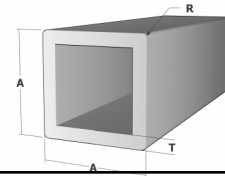

## Square

| PP = Pre-punched hole | 1S = pre punched holes, One side | 2S = pre punched holes, Two sides |

| PRODUCT CODE                              | A (mm) | B (mm) | T (mm) | R (mm) | Length (M) | Price NZD |
|---|--------|--------|--------|--------|------------|-----------|
| SP-A12T1R0.5                              | 12     | 12     | 1.5    | 0.5    | 6          | \$12.60   |
| SP-A16T1.4R0.5                            | 16     | 16     | 1.4    | 0.5    | 6          | \$16.40   |
| SP-A19T1.5R0.5                            | 19     | 19     | 1.5    | 0.5    | 6          | \$18.40   |
| SP-A22T1.5R1                              | 22     | 22     | 1.5    | 1      | 6          | \$19.00   |
| SP-A22T2R0.5                              | 22     | 22     | 2      | 0.5    | 6          | \$25.00   |
| SP-A25T1.4R1                              | 25     | 25     | 1.5    | 1      | 6          | \$20.00   |
| SP-A25T2R2                                | 25     | 25     | 2      | 2      | 6          | \$29.70   |
| SP-A28T2R1                                | 28     | 28     | 2      | 1      | 6          | \$3200    |
| SP-A30T1.5R1                              | 30     | 30     | 1.5    | 1      | 6          | \$36.80   |
| SP-A32T2R2                                | 32     | 32     | 2      | 2      | 6          | \$38.00   |
| SP-A32T1.5R2                              | 32     | 32     | 1.5    | 2      | 6          | \$35.20   |
| SP-A35T2R2                                | 35     | 35     | 2      | 2      | 6          | \$39.80   |
| SP-A38T2.5R3                              | 40     | 40     | 2.5    | 3      | 6          | 52.60     |
| SP-A40T2HOLR3                             | 40     | 40     | 2      | 3      | 6          | \$38.60   |
| SP-A50T3                                  | 50     | 50     | 3      | 3      | 6          | \$73.60   |
| SP-A50T3 / PP - 1S<br>Round hole 20mm     | 50     | 50     | 3      | 3      | 6          | \$79.80   |
| SP-A50T3 / PP - 2S<br>Round hole 20mm     | 50     | 50     | 3      | 3      | 6          | \$85.60   |
| SP-A50T3R3 / PP - 1S<br>Square hole 20mm  | 50     | 50     | 3      | 3      | 6          |           |
| SP-A50T3 R3 / PP - 2S<br>Square hole 20mm | 50     | 50     | 3      | 3      | 6          |           |
| SP-A65T3 R3                               | 65     | 65     | 3      | 3      | 6          | \$89.80   |
| SP-A65T3 R3 / PP - 1S<br>Round hole 20mm  | 65     | 65     | 3      | 3      | 6          | \$98.80   |
| SP-A65T3 R3 / PP - 2S<br>Round hole 20mm  | 65     | 65     | 3      | 3      | 6          | \$106.00  |
| SP-A75T3R3                                | 75     | 75     | 3      | 3      | 6          | \$115.80  |
| SP-A100T3R3                               | 100    | 100    | 3      | 3      | 6          | \$153.40  |