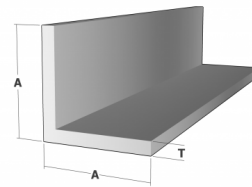

Email: sales@alumex.co.nz

Website: alumex.co.nz

Address: Auckland

Mobile:0220892380

Angle

PRODUCT CODE	stock	A(mm)	B(mm)	T(mm)	R(mm)	Length (M)	Price NZD
PA-A15T2R0.5	✓	15	15	2	0.5	6	\$14.60
PA-A20T3R0.5	✓	20	20	3	0.5	6	\$16.70
PA-A30T3R0.5	✓	30	30	3	0.5	6	\$23.00
PA-A40T3R0.5	✓	40	40	3	0.5	6	\$34.00
PA-A50T3R0.5	✓	50	50	3	0.5	6	\$40.70
PA-A50T6R0.5	✓	50	50	6	0.5	6	\$80.00
PA-A25T3R0.5	✓	25	25	3	0.5	6	\$18.60
PA-A28T2R1	✗	28	28	3	0.5	6	
PA-A30T1.5R1	✓	30	30	3	0.5	6	\$23.00
PA-A32T1.2R2	✗	32	32	2.5	0.5	6	\$26.60
PA-A35T2.5R3	✓	35	35	2.5	0.5	6	\$36.80
PA-A38T2.5R3	✓	38	38	2.5	0.5	6	\$38.80
PA-A40T2HOL	✓	40	40	2.5	0.5	6	30.00